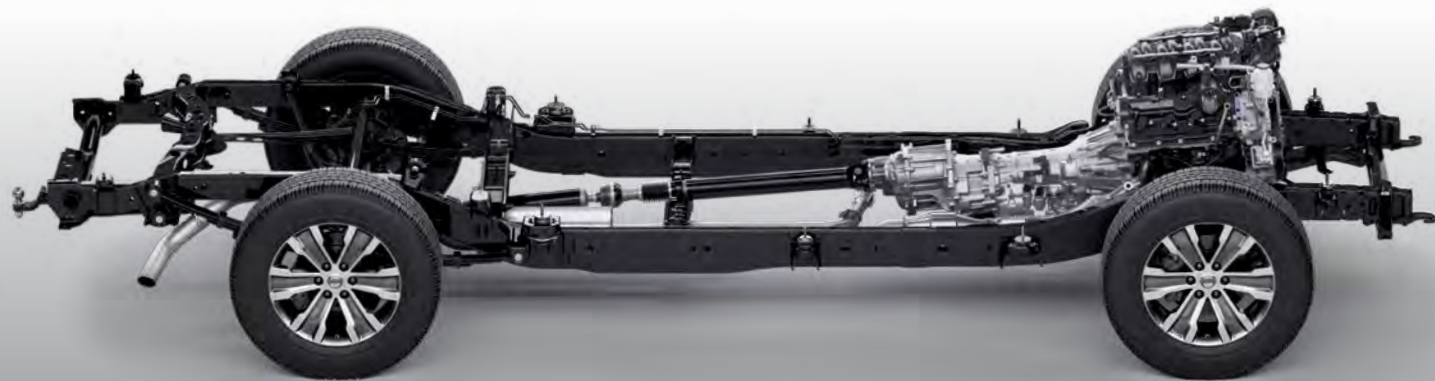

TITAN® EPIC STRENGTH

The TITAN of Trucks is back – bigger, bolder, and better than ever. With more power, a new 7-speed transmission, and enhanced braking. Underneath, it's building on its strengths with a reinforced frame and beefier differentials. Add in a bold new look, an interior that would make a luxury sedan jealous, and advanced technology, and the new TITAN is ready to take on just about whatever you need. And if you need even more groundbreaking performance – check out the TITAN XD.

390-hp 5.6-L
Endurance® V8

Reinforced, Fully
Boxed, Full-length
Ladder Frame

1,940-lb.
Maximum
Payload¹

Up to 9,730 lbs.
Maximum Towing²

New 4-wheel
Ventilated Disc
Brakes

¹Maximum payload capacity when properly equipped. Maximum payload of up to 1,940 lbs. for 2017 TITAN® SV 4x4 Single Cab (late availability). Maximum payload of up to 1,380 lbs. for 2017 TITAN SL 4x4 Crew Cab shown. Payload capacity varies by configuration. See Nissan Towing Guide and Owner's Manual for additional information. ²Maximum towing capacity when properly equipped. Maximum towing capacity of 9,730 lbs. for Titan S 4x2 Single Cab with Convenience and Utility Package (late availability). Maximum towing capacity of up to 9,070 lbs. for 2017 TITAN SL 4x4 Crew Cab shown. Towing capacity varies by configuration. See Nissan Towing Guide and Owner's Manual for additional information. ³Maximum payload capacity when properly equipped. Maximum payload of up to 2,910 lbs for 2017 TITAN XD S 4x2 Single

TITAN® XD MASSIVE CAPABILITIES

It all starts with a solid core, and TITAN XD lays the groundwork with a full-length, fully boxed ladder frame, reinforced in key areas for incredible lateral rigidity. From there, we attach components, many of them tried and proven from our Nissan Commercial Vehicles program. It all adds up to strength, durability, and reliability you can count on for years to come.

Available 5.0-L
Cummins® V8
Turbo Diesel

Reinforced, Fully
Boxed, Full-length
Ladder Frame with
Commercial Grade
Components

2,910-lb.
Maximum
Payload³

Up to 12,640 lbs.
Maximum Towing⁴

Available
Gooseneck Towing