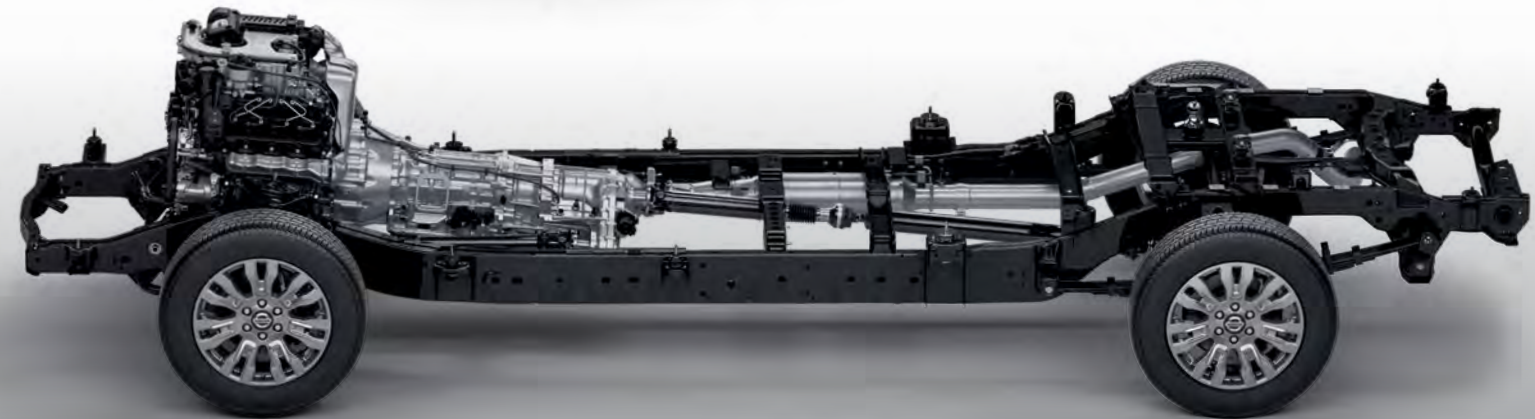

Cab with Endurance® V8 gas engine (late availability). Maximum payload of up to 1,960 lbs. for 2017 TITAN XD Platinum Reserve 4x4 Crew Cab shown. Payload capacity varies by configuration. See Nissan Towing Guide and Owner's Manual for additional information. ⁴Maximum towing capacity when properly equipped. Maximum towing of up to 12,640 lbs. for 2017 TITAN XD S 4x2 Single Cab with Cummins® V8 diesel engine and Convenience and Utility Package (late availability). Maximum towing of up to 11,640 lbs. for 2017 TITAN XD Platinum Reserve 4x4 Crew Cab shown. Towing capacity varies by configuration. See Nissan Towing Guide and Owner's Manual for additional information. Cummins® and Endurance® are registered trademarks of Cummins Inc.